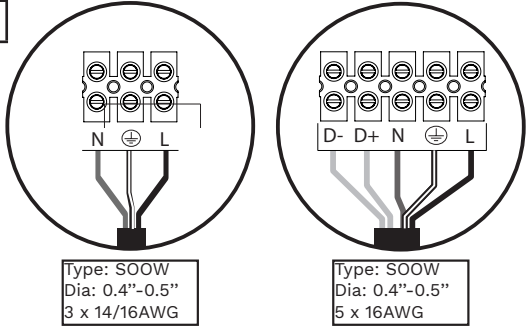

LED colour code	722	727	730	830	740	840	757
Light source energy efficiency class - High power	E	E	D	D	D	D	C
Light source energy efficiency class - Mid power	E		D		D		D

	AVENTO GEN2 S	AVENTO 1	AVENTO 2	AVENTO 3
A [mm]	350	485	655	655
B [mm]	310	310	359	578
C [mm]	127	114	159	158
CxS[m ²]	0.022	0.024	0.032	0.047
[kg]	5.8	8.1	11.7	18.6

3

! Line and Neutral **MUST** be respected!

EU

US/CAN

AUS

FUSE:
 5A 6x25 or 10A 6x25
 BS1362

4