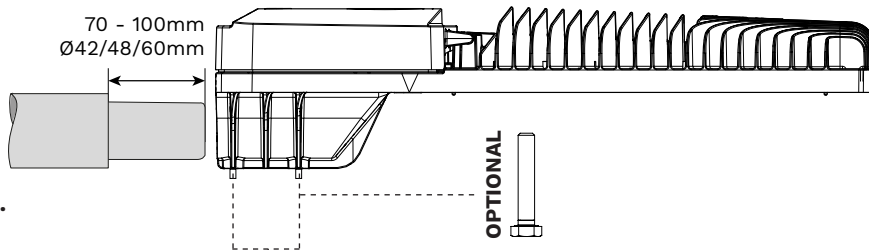

A

**No lubricant!
Use only TIKAL Tef-Gel.**

AVENTO GEN2 S