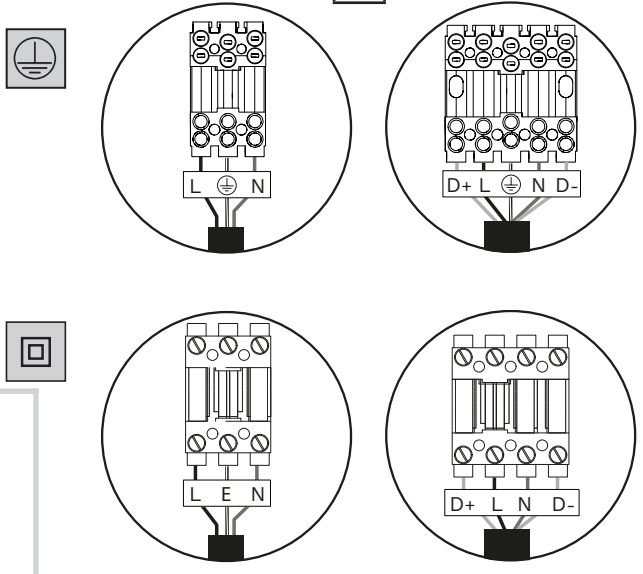

LED colour code	722	727	730	830	740	840	757
Light source energy efficiency class - High power	E	E	D	D	D	D	C
Light source energy efficiency class - Mid power	E		D		D		D

	AVENTO GEN2 S	AVENTO 1	AVENTO 2	AVENTO 3
A [mm]	350	485	655	655
B [mm]	310	310	359	578
C [mm]	127	114	159	158
CxS[m ²]	0.022	0.024	0.032	0.047
[kg]	5.8	8.1	11.7	18.6

3

! Line and Neutral **MUST** be respected!

EU

US/CAN

AUS

FUSE:
 5A 6x25 or 10A 6x25
 BS1362

4