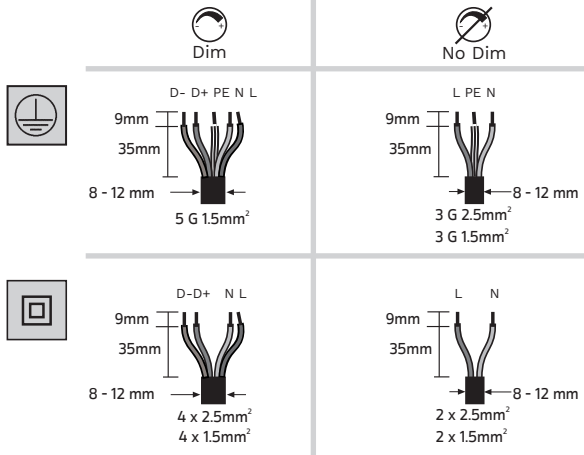

LED colour code	722	727	730	830	740	840	757
Light source energy efficiency class - High power	E	E	D	D	D	D	C
Light source energy efficiency class - Mid power	E		D		D		D

	AVENTO GEN2 S	AVENTO 1	AVENTO 2	AVENTO 3
A [mm]	350	485	655	655
B [mm]	310	310	359	578
C [mm]	127	114	159	158
CxS[m ²]	0.022	0.024	0.032	0.047
[kg]	5.8	8.1	11.7	18.6

3

! Line and Neutral **MUST** be respected!

EU

US/CAN

AUS

FUSE:
 5A 6x25 or 10A 6x25
 BS1362

4