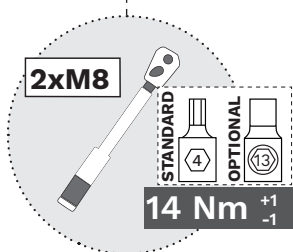

A

**No lubricant!
Use only TIKAL Tef-Gel.**

AVENTO GEN2 S