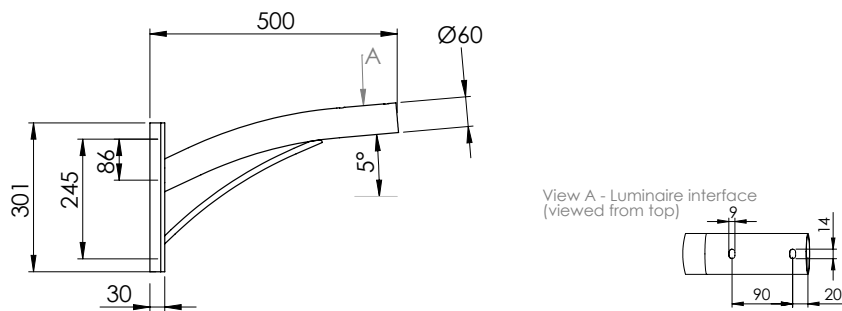

St REMY range Interface datasheet

St REMY top single 500 / Pole Ø60

St REMY top single 1000 / Pole Ø60

St REMY top double 500 / Pole Ø60

St REMY top double 1000 / Pole Ø60

St REMY lateral & wall 500

Drilling information for lateral mounting on pole

St REMY lateral & wall 1000

Drilling information for lateral mounting on pole