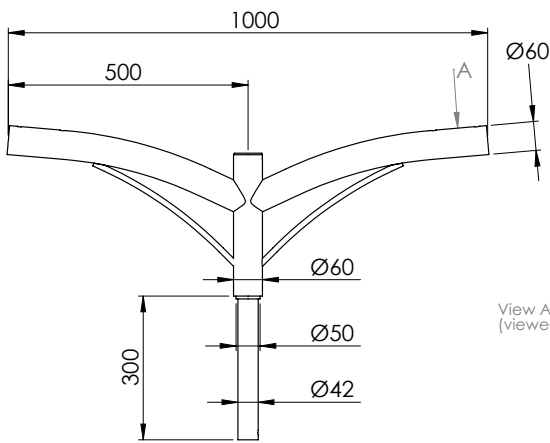

St REMY range Interface datasheet

St REMY top single 500 / Pole Ø60

St REMY top single 1000 / Pole Ø60

St REMY top double 500 / Pole Ø60

St REMY top double 1000 / Pole Ø60

St REMY lateral & wall 500

Drilling information for lateral mounting on pole

St REMY lateral & wall 1000

Drilling information for lateral mounting on pole