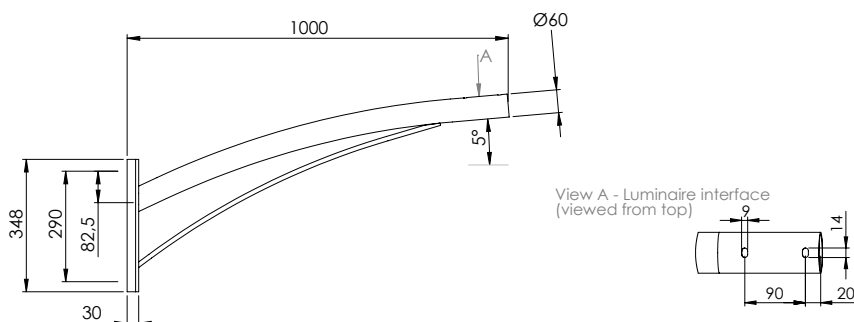

St REMY range Interface datasheet

St REMY top single 500 / Pole Ø60

St REMY top single 1000 / Pole Ø60

St REMY top double 500 / Pole Ø60

St REMY top double 1000 / Pole Ø60

St REMY lateral & wall 500

Drilling information for lateral mounting on pole

St REMY lateral & wall 1000

Drilling information for lateral mounting on pole