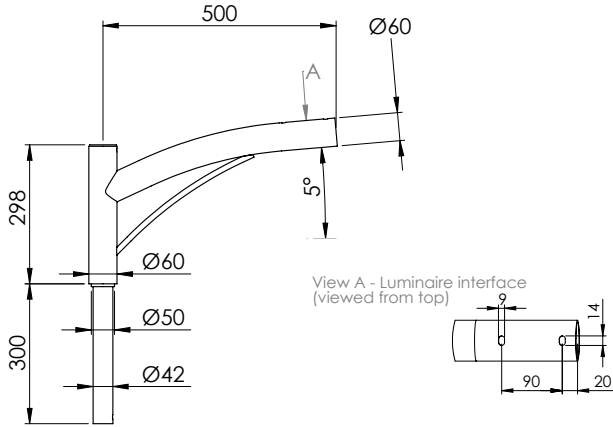

St REMY range Interface datasheet

St REMY top single 500 / Pole Ø60

St REMY top single 1000 / Pole Ø60

St REMY top double 500 / Pole Ø60

St REMY top double 1000 / Pole Ø60

St REMY lateral & wall 500

Drilling information for lateral mounting on pole

St REMY lateral & wall 1000

Drilling information for lateral mounting on pole