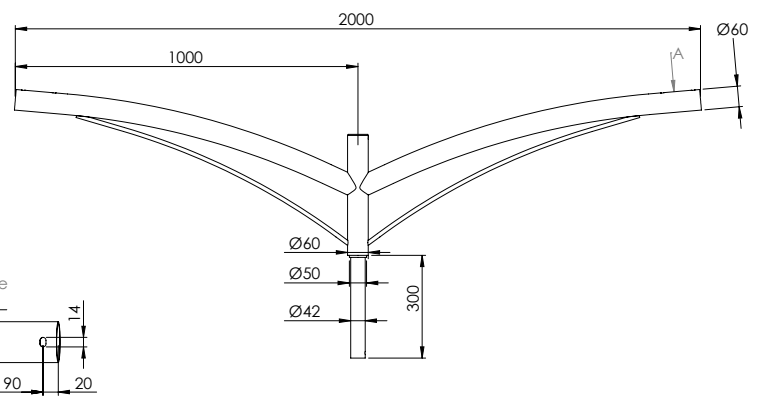

St REMY range Interface datasheet

St REMY top single 500 / Pole Ø60

St REMY top single 1000 / Pole Ø60

St REMY top double 500 / Pole Ø60

St REMY top double 1000 / Pole Ø60

St REMY lateral & wall 500

Drilling information for lateral mounting on pole

St REMY lateral & wall 1000

Drilling information for lateral mounting on pole