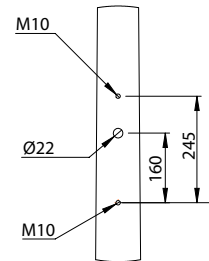

St REMY range Interface datasheet

St REMY top single 500 / Pole Ø60

St REMY top single 1000 / Pole Ø60

St REMY top double 500 / Pole Ø60

St REMY top double 1000 / Pole Ø60

St REMY lateral & wall 500

Drilling information for lateral mounting on pole

St REMY lateral & wall 1000

Drilling information for lateral mounting on pole