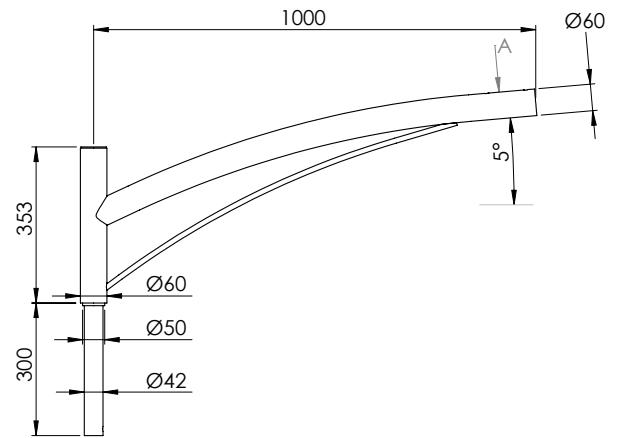

St REMY range Interface datasheet

St REMY top single 500 / Pole Ø60

St REMY top single 1000 / Pole Ø60

St REMY top double 500 / Pole Ø60

St REMY top double 1000 / Pole Ø60

St REMY lateral & wall 500

Drilling information for lateral mounting on pole

St REMY lateral & wall 1000

Drilling information for lateral mounting on pole